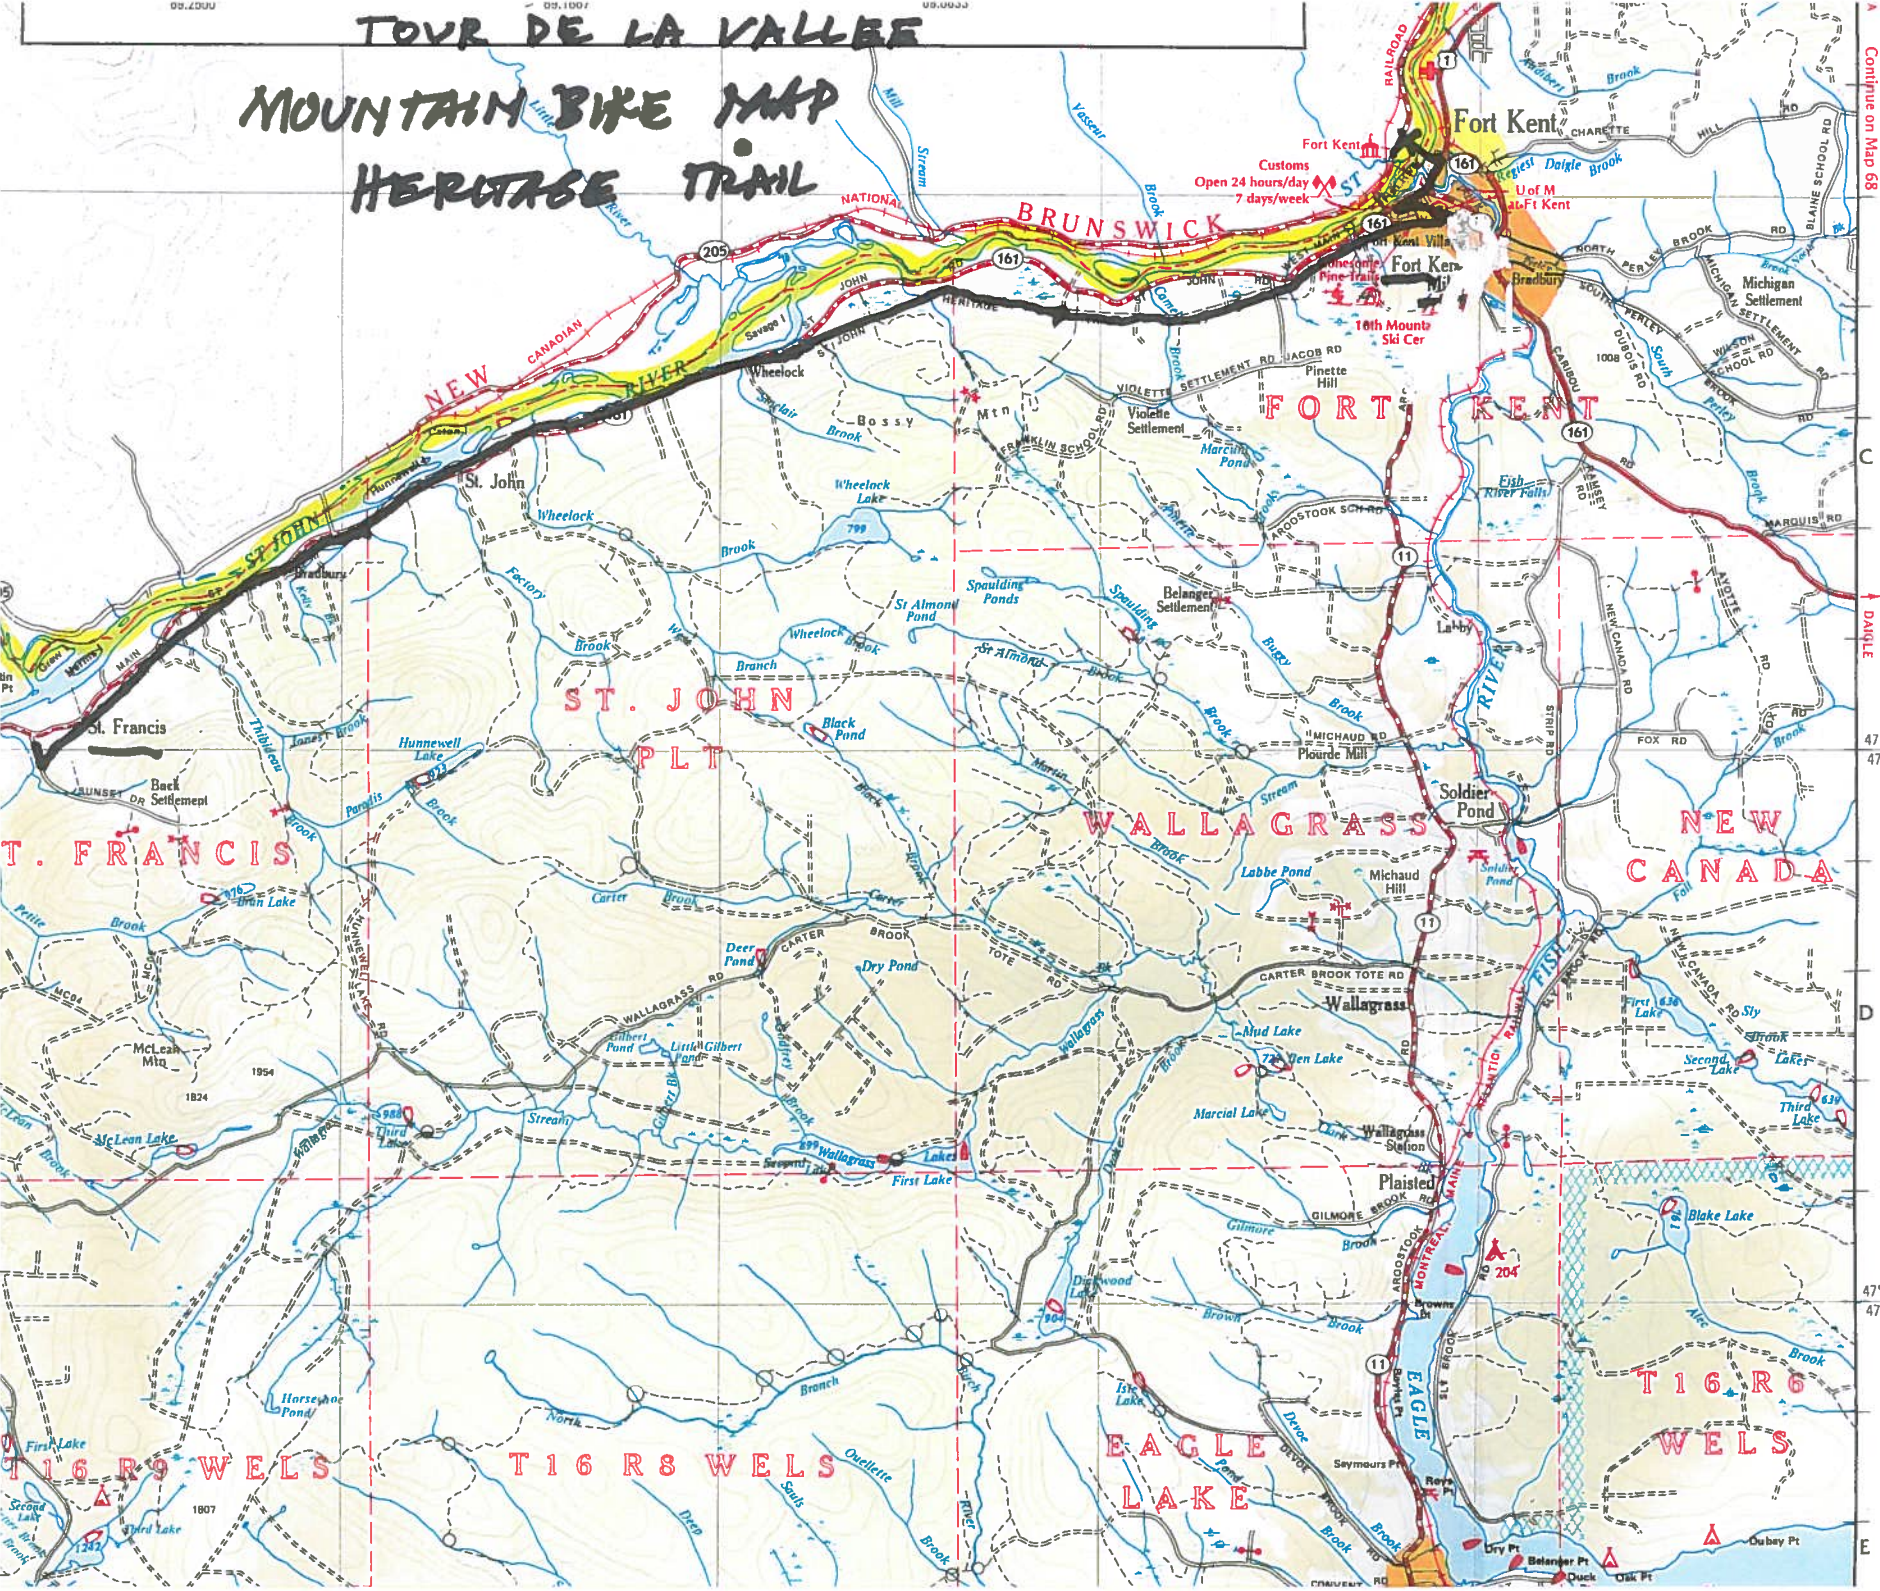

# TOUR DE LA VALLEE

## MOUNTAIN BIKE MAP HERITAGE TRAIL

Continue on Map 58

DANVILLE

47°10'00"  
47.1667°

D

47°05'00"  
47.0833°

E

T16 R9 WELS

T16 R8 WELS

EAGLE LAKE

T16 R6 WELS